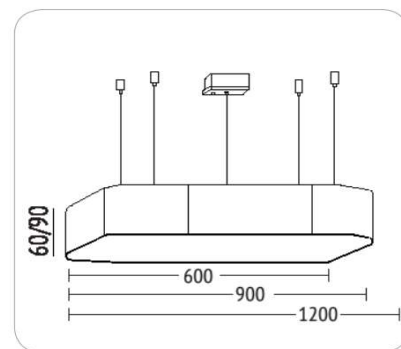

Sovitron Interior Pvt.Ltd.

Model Name

Sigma Soft Pendant / DLASSSSDPD-50

Description

Architectural Light

Technical description

Dimension	L=900mm H=60mm/90mm
Frame	Aluminium
Color Tempertaure	4000K
Power	50W
Total Luminous Flux	4500 lm
Efficacy	90 lm/W
IP rating	50
Color Rendering	≥80
Mounting	Pendant
Optics	White Opal Diffuser
Dimming	NON-Dimmable
Operating Voltage	220-240 VAC
Standard Lifetime	L70 minimum at 50,000 burning hours

Image

Dimension diagram

Custom dimension, coating and installation
available upon request

Remarks:-

Address: Plot #7 Saroorpur-Nangla Industrial Area,Ballabgarh-Sohna Road,Faridabad-121005

Email: info@sovitron.com